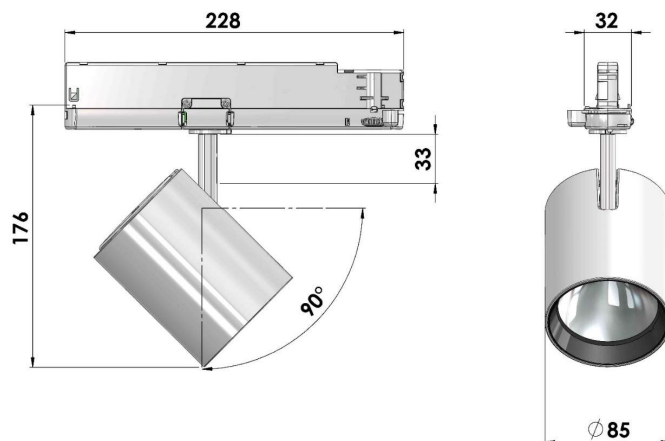

KLEM-GA-016 Family

KLEM-GA-016 Family

Input Power	LED-Module	Color Consistency	Installation Type	Material	Warranty	Beam Angles	Luminaire Color
220 – 240V	Philips 1208 930 PW HE Philips 1208 940 PW HE	2-Step MacAdam	Nordic Aluminium Global Trac 3-Circuit Tracks	Powder Painted Die-Cast Aluminum	50 000h Or 5 Years	S 15° NFL 20° NFL 3d 24° FL 30° MFL 3d 36° WFL 3d 55°	White (RAL 9016) Silver (Ca. RAL 9006) Black (RAL 9005)

Forward Current	COB Type	COB Luminous Flux	COB Power	Total System Power
350mA	1208 930 PW HE	1.950Lm	11,4W	13,1W
350mA	1208 940 PW HE	2.100Lm	11,4W	13,1W
450mA	1208 930 PW HE	2.500Lm	14,9W	17,1W
450mA	1208 940 PW HE	2.650Lm	14,9W	17,1W
500mA	1208 930 PW HE	2.700Lm	16,6W	19,1W
500mA	1208 940 PW HE	2.900Lm	16,6W	19,1W
650mA	1208 930 PW HE	3.450Lm	22,0W	25,3W
650mA	1208 940 PW HE	3.650Lm	22,0W	25,3W

Technical Dimensions:

IP20