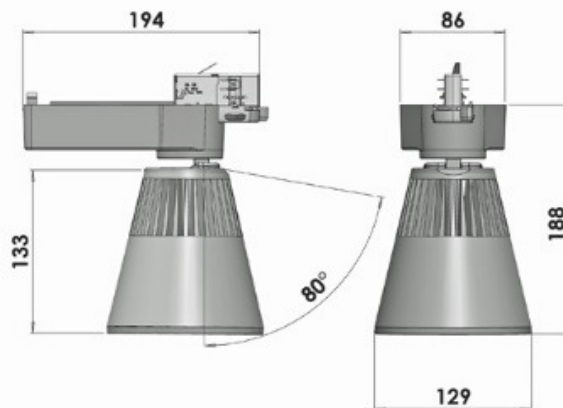

KLEM TRIGGER

Input Power	LED-Module *Citizen 6-Gen	Color Consistency	Installation Type	Material	Warranty	Beam Angles	Luminaire Color
110 – 130V	CRI 80+ 3000K, 4000K, 5000K	2-Step MacAdam	Nordic Aluminium 3 & 1 -phase Tracks	Powder Painted Die-Cast Aluminum	50 000h	1206 COB/ 1212 COB: S 10°/20° NFL 24°/- FL 30°/40° WFL 50°/60°	White (RAL 9016)
220 – 240V	CRI 90+ 2700K B.BBL, 3000K B.BBL, 3500K B.BBL, 4000K						Silver (Ca. RAL 9006)
							Black (RAL 9005)

Output Current /
Module Wattage /
Luminaire Wattage:

LED Module: Citizen CLU038-1206 6Gen – COB luminous flux: Power: 300mA – 1200mA

	CRI 80+ 3 000K	CRI 80+ 4 000K	CRI 80+ 5 000K	CRI 90+ 2 700K Below BBL	CRI 90+ 3 000K Below BBL	CRI 90+ 3 500K Below BBL	CRI 90+ 4 000K
650mA / 23W / 25W	3 450Lm	3 525Lm	3 575Lm	2 700Lm	2 800Lm	2 850Lm	3000Lm
900mA / 33W / 35W	4 450Lm	4 575Lm	4 625Lm	3 500Lm	3 625Lm	3 675Lm	3 875Lm
1050mA / 39W / 43W	5 025Lm	5 150Lm	5 200Lm	3 925Lm	4 075Lm	4 150Lm	4 350Lm

LED Module: Citizen CLU048-1212 6Gen – COB luminous flux: Power: 300mA – 1400mA

	3 700Lm	3 800Lm	3 825Lm	2 900Lm	3 000Lm	3 050Lm	3 225Lm
650mA / 22W / 25W							
1050mA / 36W / 40W	5 625Lm	5 775Lm	5 850Lm	4 400Lm	4 575Lm	4 650Lm	4 900Lm
1400mA / 49W / 55W	7 050Lm	7 225Lm	7 325Lm	5 525Lm	5 750Lm	5 825Lm	6 125Lm

*LED-Module efficacy

IP20